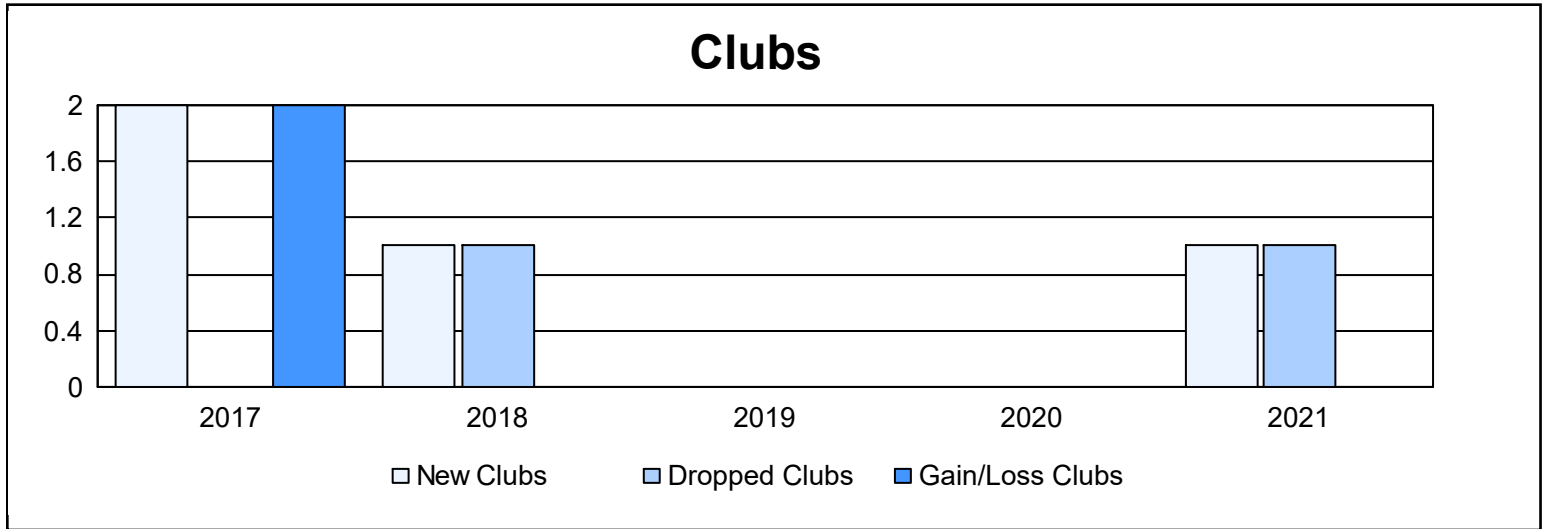

Year	New Clubs	Dropped Clubs	Gain/ Loss Clubs	New Members	Charter Members	Reinstate Members	Transfer Members	Total Member Added	Total Members Dropped	Gain/ Loss Members
2016-2017	2	0	2	130	43	1	7	181	147	34
2017-2018	1	1	0	137	23	2	5	167	173	-6
2018-2019	0	0	0	147	0	0	8	155	113	42
2019-2020	0	0	0	110	0	1	4	115	129	-14
2020-2021	1	1	0	76	20	1	70	167	174	-7
<b>Average</b>	<b>1</b>	<b>0</b>	<b>0</b>	<b>120</b>	<b>17</b>	<b>1</b>	<b>19</b>	<b>157</b>	<b>147</b>	<b>10</b>

### Membership Composition June 2021 Cumulative