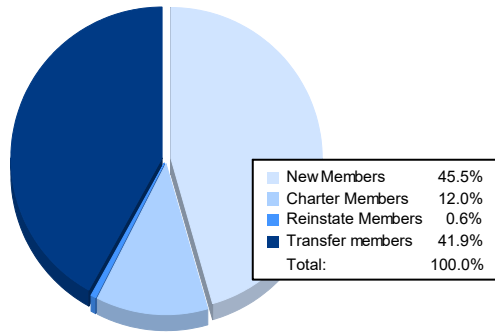

Year	New Clubs	Dropped Clubs	Gain/ Loss Clubs	New Members	Charter Members	Reinstate Members	Transfer Members	Total Member Added	Total Members Dropped	Gain/ Loss Members
2016-2017	2	0	2	130	43	1	7	181	147	34
2017-2018	1	1	0	137	23	2	5	167	173	-6
2018-2019	0	0	0	147	0	0	8	155	113	42
2019-2020	0	0	0	110	0	1	4	115	129	-14
2020-2021	1	1	0	76	20	1	70	167	174	-7
<b>Average</b>	<b>1</b>	<b>0</b>	<b>0</b>	<b>120</b>	<b>17</b>	<b>1</b>	<b>19</b>	<b>157</b>	<b>147</b>	<b>10</b>

### Membership Composition June 2021 Cumulative

### Gender Composition June 2021 Cumulative