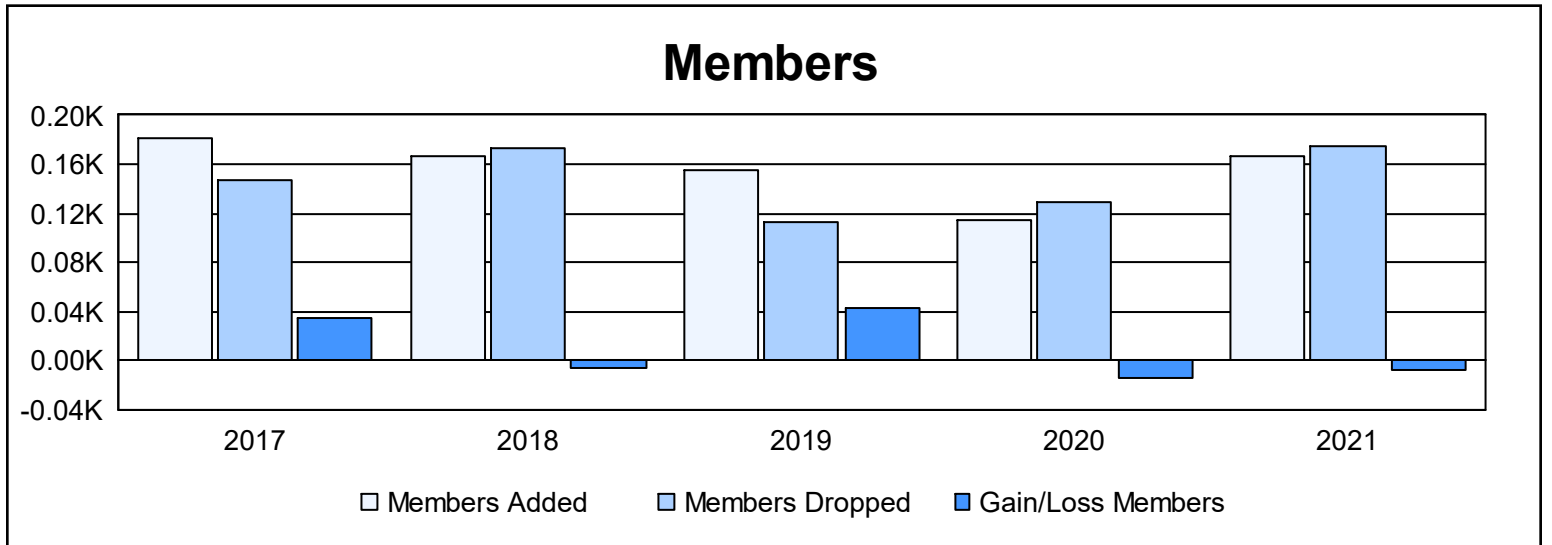

Year	New Clubs	Dropped Clubs	Gain/ Loss Clubs	New Members	Charter Members	Reinstate Members	Transfer Members	Total Member Added	Total Members Dropped	Gain/ Loss Members
2016-2017	2	0	2	130	43	1	7	181	147	34
2017-2018	1	1	0	137	23	2	5	167	173	-6
2018-2019	0	0	0	147	0	0	8	155	113	42
2019-2020	0	0	0	110	0	1	4	115	129	-14
2020-2021	1	1	0	76	20	1	70	167	174	-7
<b>Average</b>	<b>1</b>	<b>0</b>	<b>0</b>	<b>120</b>	<b>17</b>	<b>1</b>	<b>19</b>	<b>157</b>	<b>147</b>	<b>10</b>

### Membership Composition June 2021 Cumulative